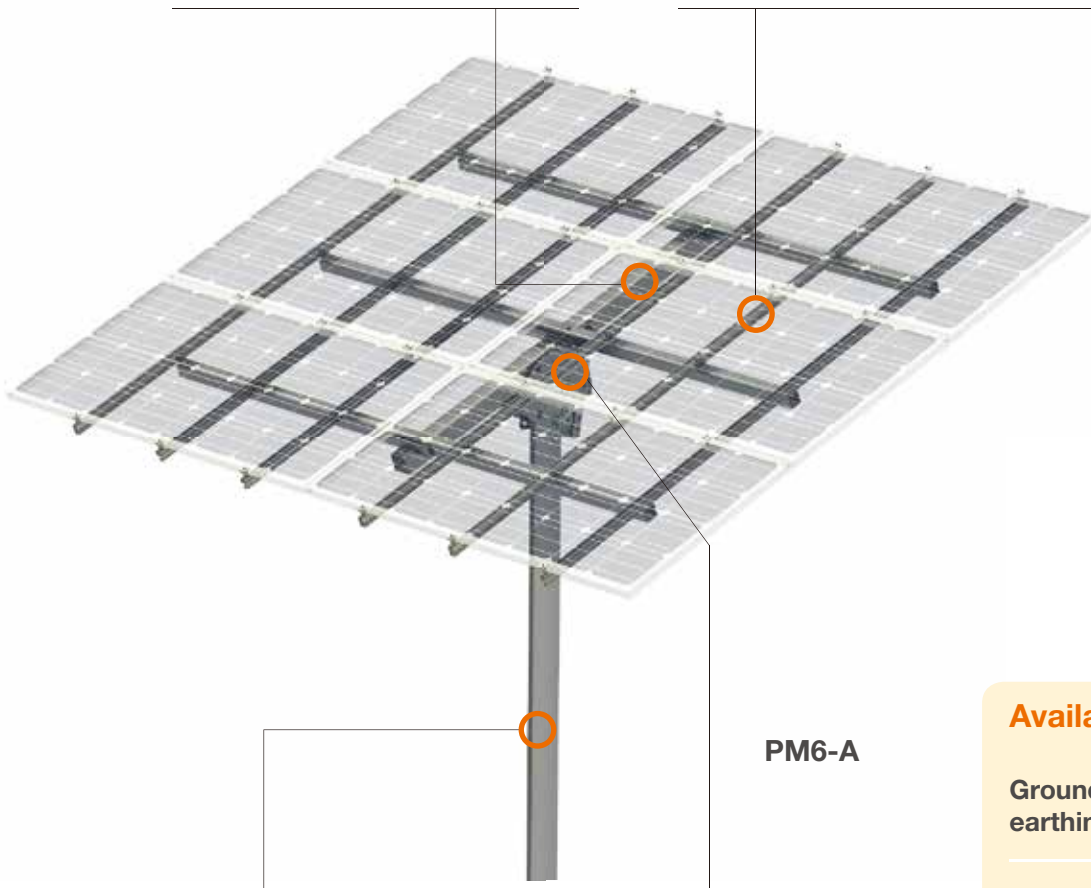

Adjustable tilt angle

The steel cap (post head) is designed to tilt panels between 10° and 60° to ensure that you get the required power output you need - anywhere, anytime. Changing the angle merely requires a single pair of spanners.

10 Year
Warranty*

Commercial

Residential

International Patent
PCT/AU2009/000616

*see Clenergy PV-ezRack warranty for further details

ER-RT

Master Tube

The master tube connects to the adjustable tube and steel cap. It is a robust galvanised steel profile and holds the angle brackets or the landscape tubes with U-bolts.

ER-R-ECO

ECO Rail

Specifically developed to achieve larger spans, the design of the aluminium ECO-rail enables faster installation. The ECO-rails have two patented Z-Module channels with one at top for panel mounting and the second on side which connects to the PostMount-A structure.

The steel cap sits on top of the post and connects the adjustable tube to the master tube allowing easy adjustment between the different tilt angles.

Available accessories

Grounding/earthing

Cable clip

Rail caps