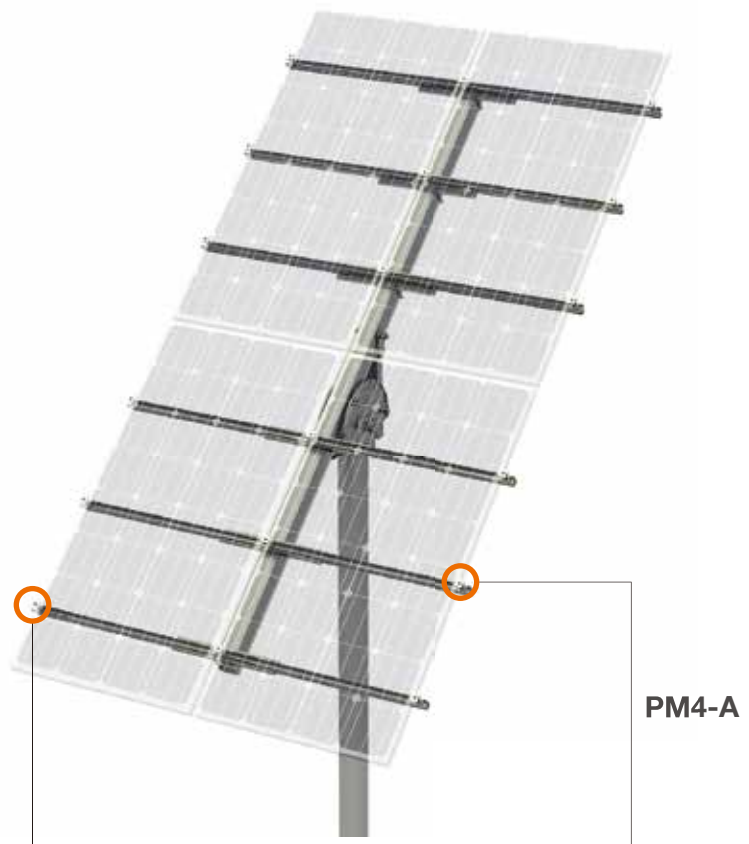

PV-ezRack PostMount 4/6-A for XL Panels

Robust pole mount system with adjustable angle for four and six panels

PV-ezRack PostMount 4/6-A for XL Panels

Clenergy's PV-ezRack PostMount 4/6-A for XL Panels delivers flexible and durable designs to be mounted between four and six panels, up to 2100 X 1100mm per post. It's ideal for remote off-grid applications such as water pumps or small residential and commercial systems. The panel tilt is easily adjustable between 0° and 60° throughout the year and comes with hassle-free mounting thanks to patented components such as the PV-ezRack rails and clamps. The combination of high quality aluminium, stainless steel and galvanized steel components make this a robust, reliable system with excellent corrosion resistance.

Adjustable tilt angle

The steel cap (post head) is designed to tilt panels between 10° and 60° to ensure that you get the required power output you need - anywhere, anytime. Changing the angle merely requires a single pair of spanners.

Quick and easy installation

Innovative and internationally patented, the Z-Module technology is used in almost all PV-ezRack components. The Z-Module provides a quick, easy and safe installation method and can be inserted in to the rail at any given point, secured with just three hand grips.

The steel cap sits on top of the post and connects the adjustable tube to the master tube allowing easy adjustment between the different tilt angles.

Available accessories

Grounding/earthing

Cable clip

Rail caps