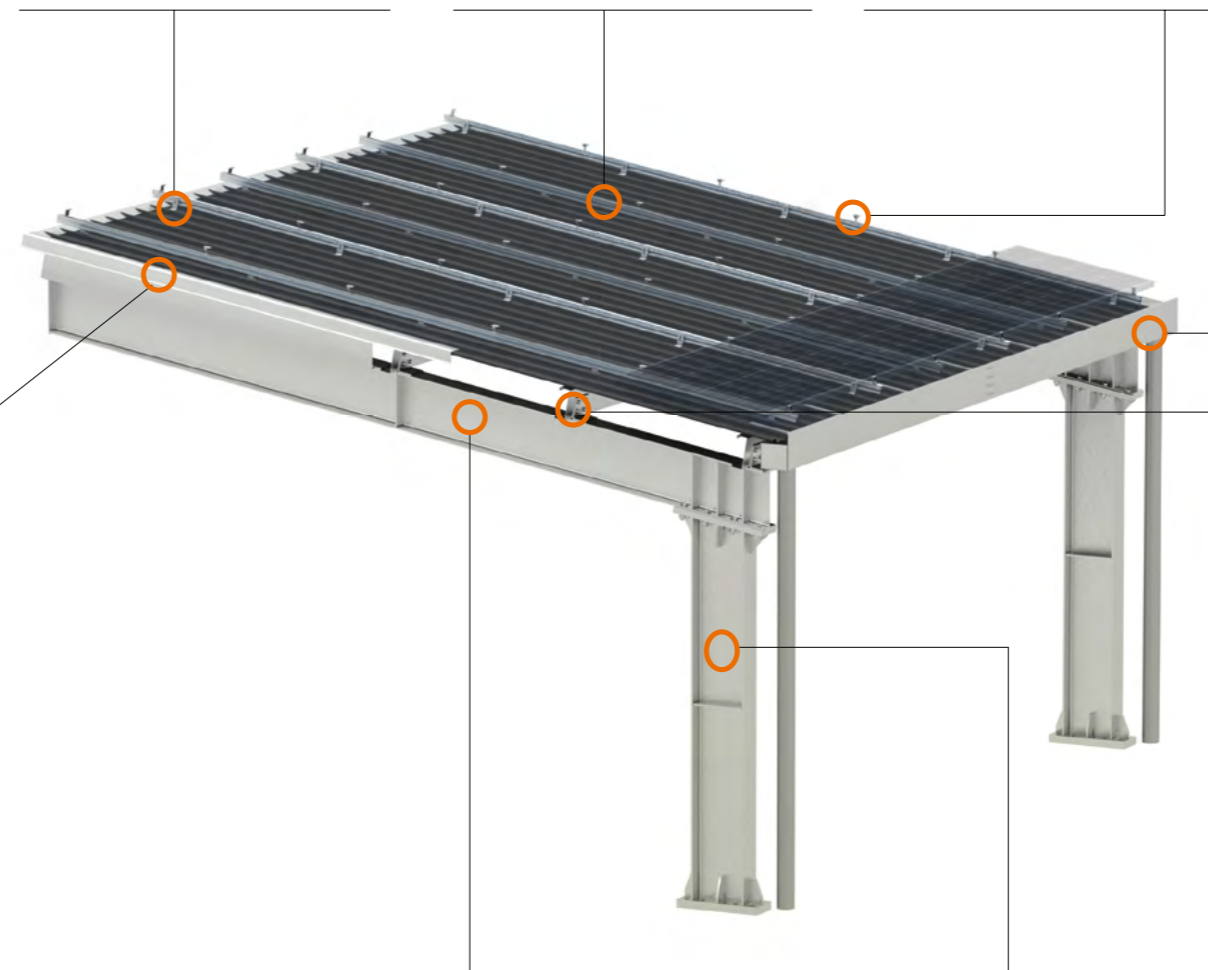

PV-ezRack[®]

By Clenergy 

ezShade Razor

Solar Parking Solution for Large Commercial and Utility Scale Projects

ezShade Razor

Solar Parking Solution for Large Commercial and Utility Scale Projects

The Clenergy PV-ezRack® ezShade Razor is a steel ground mount system for PV installation, which generates clean solar energy as well as provides shade for parking areas to protect people and vehicles from solar irradiation, snow and rain. The main components are manufactured from high quality Q235B steel and 6005-T5 aluminum to offer a reliable and robust solution.

C-U/30/46-G

Universal Clamp

PV-ezRack® Universal Clamp, with dual functionality (inter and end clamp), is applicable to most common framed PV modules from 30 mm to 46mm in height. Inbuilt grounding clip is also available.

ER-IC-ST

ER-EC-ST

Inter and End clamps

The PV-ezRack® Inter and End clamps offer a simple, easy to use and robust fixing of the PV panels (of all sizes) using the patented Clenergy Z-module. Compatible clamps for thin film modules are also available.

GU-L&R/SPC

Gutter

Gutters are specifically designed to connect to the Carport structure seamlessly.

R-C/L/70

C-Steel

The Rails apply high strength C-steel to guarantee reliable support for PV panels.

CO-50&CO-S&CO-F