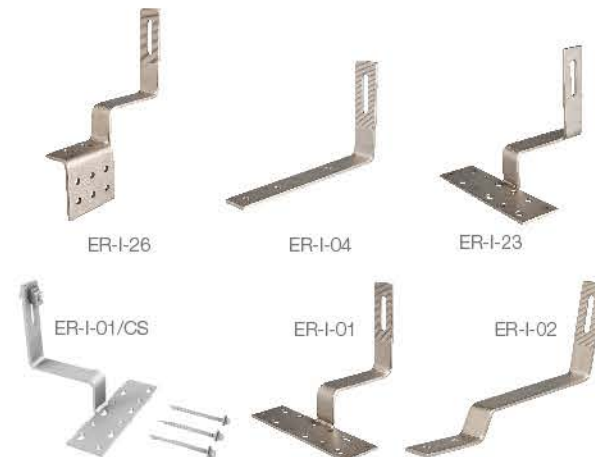

Tile interface

SolarRoof has high quality stainless steel roof hooks which are suitable for most types of tiled roofs. Side mounted or landscape tile interfaces can be used to cater for special mounting needs. Roof hook extenders are also part of the range for installations on high corrugation tiles such as Spanish tiles.

ER-R-ECO

ER-R-ECO

Specifically developed to achieve larger spans, the SolarRoof ECO-Rail has reduced the number of required fixings. The ECO-Rails have two patented Z-Module channels with one at top for panel mounting and the second on side for connecting to the roof interface. The ECO-Rail comes in 2100, 3150 and 4200mm lengths.

ER-I-05

Tin interface

The robust aluminium L-feet, which provides a height adjustment of almost 30mm, is designed for corrugated and trimdek type tin roofs. It comes with a Z-Module or Click Module plus bolt preassembled, with a screw which includes bonded sealing washer plus an EPDM rubber pad.

ER-I-05CM

Available accessories

- Grounding/earthing
- Cable clips
- Isolator bracket
- Rail caps

Materials

AL6005-T5 | SUS304

Contact us or one of our qualified resellers for a personalised quotation today.

10 Year Warranty*

Commercial

Residential

International Patent
PCT/AU2009/000616

*see Clenergy PV-ezRack warranty for further details