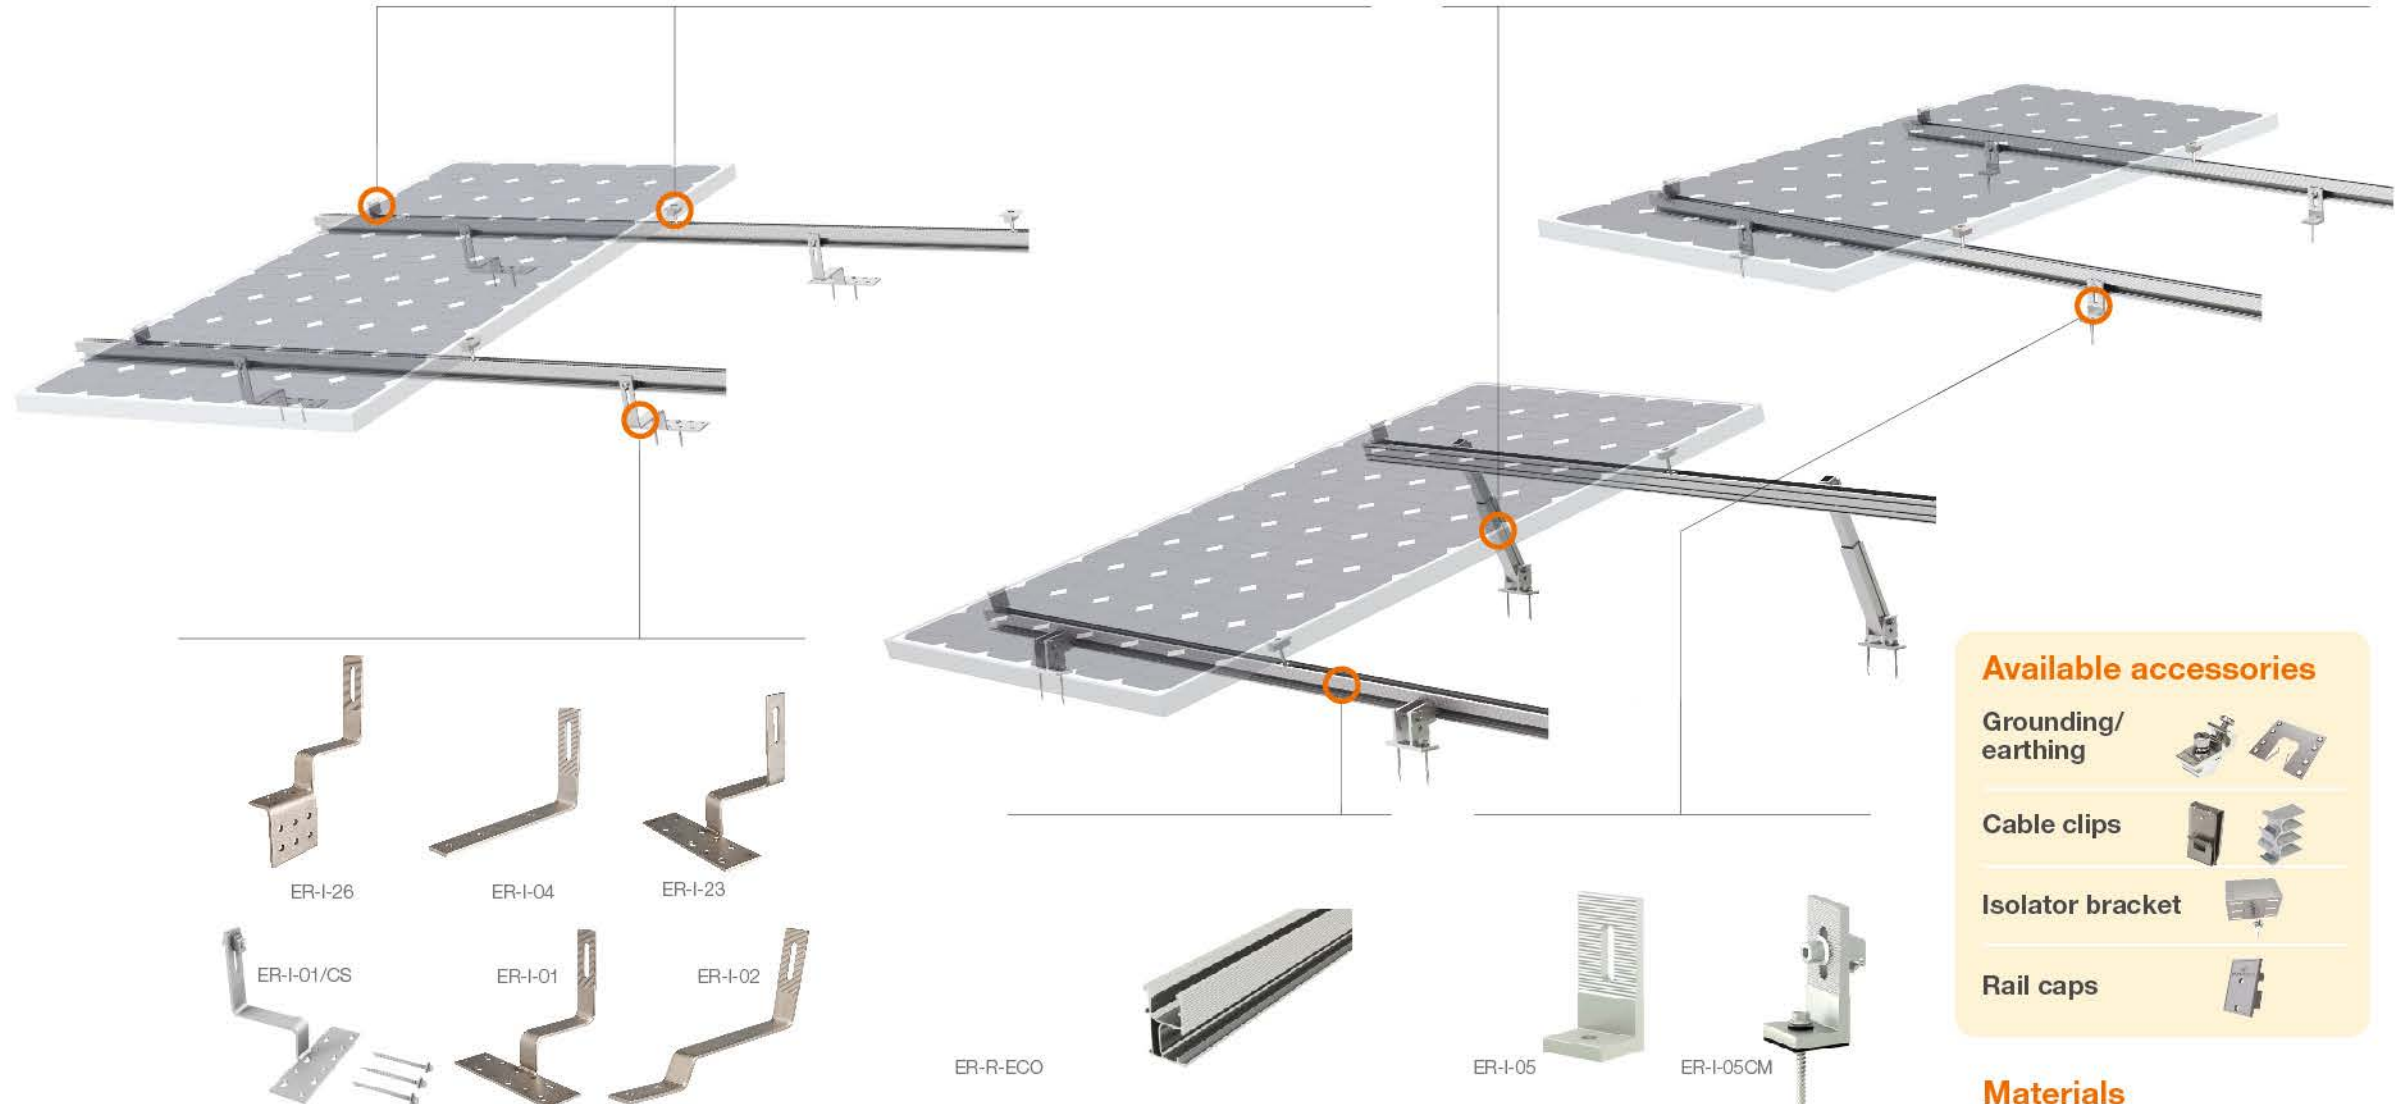

Tile interface

SolarRoof has high quality stainless steel roof hooks which are suitable for most types of tiled roofs. Side mounted or landscape tile interfaces can be used to cater for special mounting needs. Roof hook extenders are also part of the range for installations on high corrugation tiles such as Spanish tiles.

ER-R-ECO

ER-R-ECO

Specifically developed to achieve larger spans, the SolarRoof ECO-Rail has reduced the number of required fixings. The ECO-Rails have two patented Z-Module channels with one at top for panel mounting and the second on side for connecting to the roof interface. The ECO-Rail comes in 2100, 3150 and 4200mm lengths.

ER-I-05

Tin interface

The robust aluminium L-feet, which provides a height adjustment of almost 30mm, is designed for corrugated and trimdek type tin roofs. It comes with a Z-Module or Click Module plus bolt preassembled, with a screw which includes bonded sealing washer plus an EPDM rubber pad.

ER-I-05CM

Available accessories

- Grounding/earthing
- Cable clips
- Isolator bracket
- Rail caps

Materials

AL6005-T5 | SUS304

Contact us or one of our qualified resellers for a personalised quotation today.

10 Year Warranty*

Commercial

Residential

International Patent
PCT/AU2009/000616

*see Clenergy PV-ezRack warranty for further details